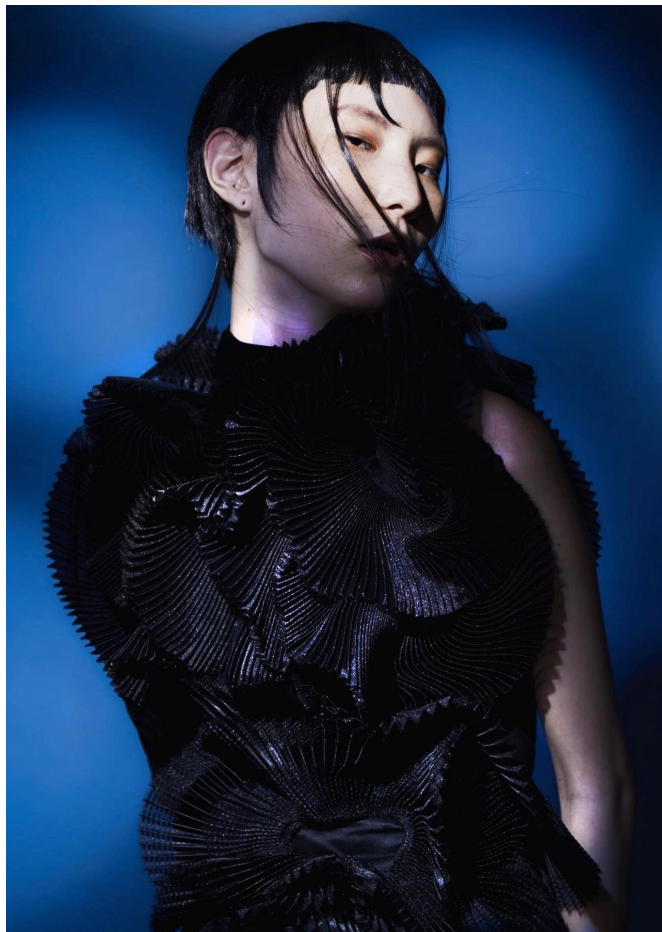

リナ
LiNA

HEIGHT 174 BUST 77 WAIST 62 HIPS 87 SHOES 24.5

リナ
LiNA

HEIGHT 174 BUST 77 WAIST 62 HIPS 87 SHOES 24.5

リナ
LiNA

HEIGHT 174 BUST 77 WAIST 62 HIPS 87 SHOES 24.5