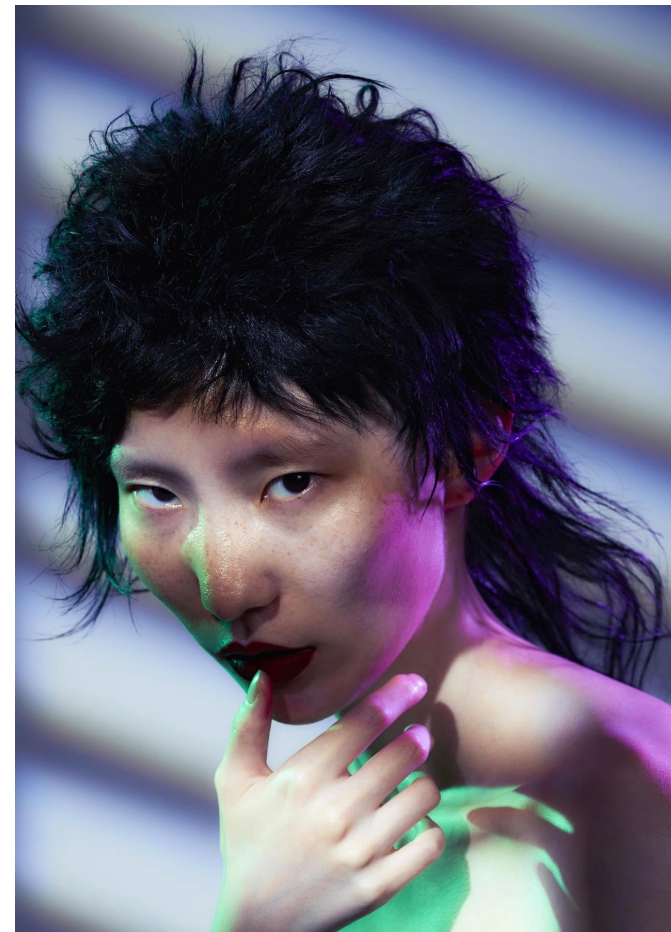

リナ
LiNA

HEIGHT 174 BUST 77 WAIST 62 HIPS 87 SHOES 24.5

リナ
LiNA

HEIGHT 174 BUST 77 WAIST 62 HIPS 87 SHOES 24.5

リナ
LiNA

HEIGHT 174 BUST 77 WAIST 62 HIPS 87 SHOES 24.5