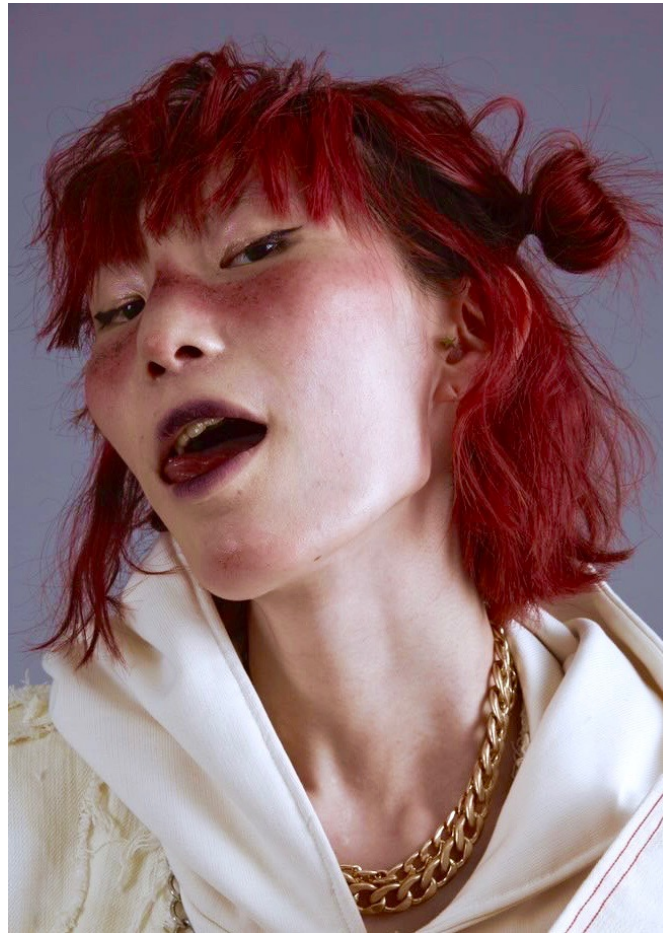

リナ
LiNA

HEIGHT 174 BUST 77 WAIST 62 HIPS 87 SHOES 24.5

リナ
LiNA

HEIGHT 174 BUST 77 WAIST 62 HIPS 87 SHOES 24.5

リナ
LiNA

HEIGHT 174 BUST 77 WAIST 62 HIPS 87 SHOES 24.5